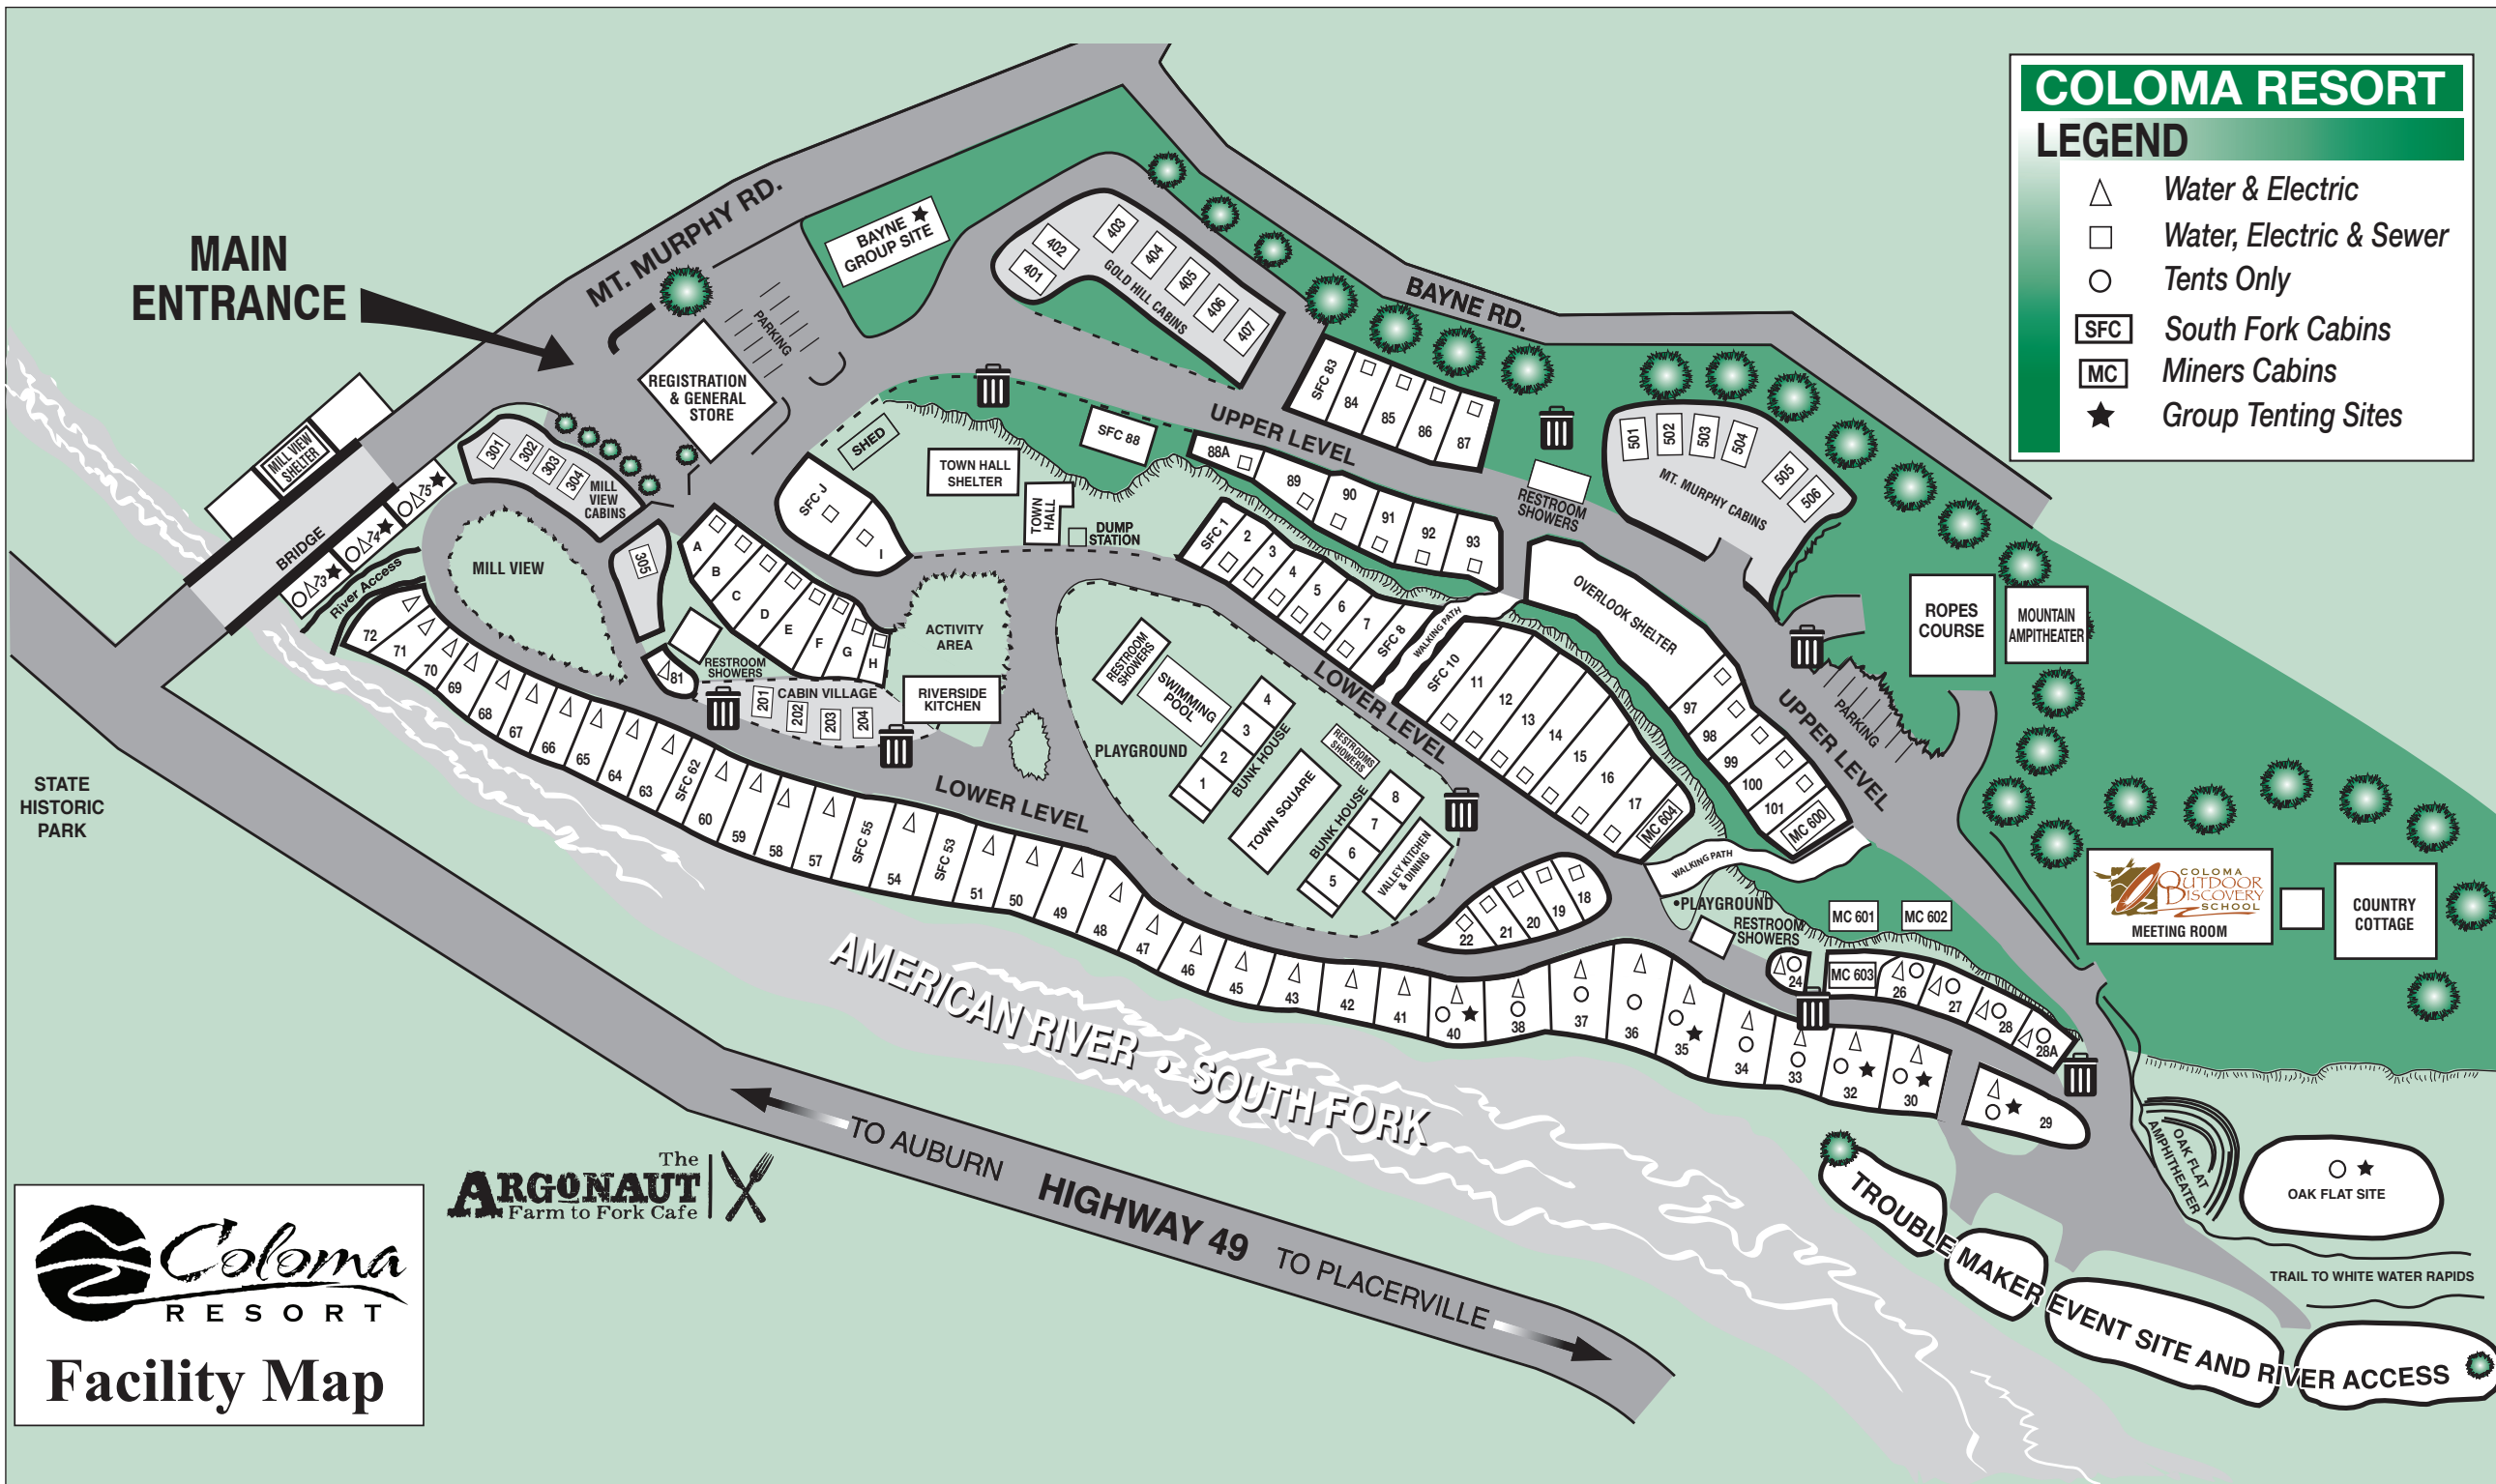

COLOMA RESORT

LEGEND

- △ Water & Electric
- Water, Electric & Sewer
- Tents Only
- SFC South Fork Cabins
- MC Miners Cabins
- ★ Group Tenting Sites

MAIN ENTRANCE

TO AUBURN
HIGHWAY 49
TO PLACERVILLE